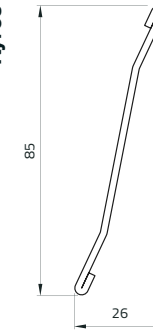

Reinforced iron shutter to make it even stronger against intrusion. • PSH squared Z-shaped box frame with 50mm overlap rim, for three sides, and 25/10 galvanized U-shaped lower crosspiece with water drain. • Anti-tear bolts. • Tilting lock to insert with three closing points with handle control. • PA60 door profile in galvanized tubular 60x40x1.5mm, slats in galvanized oval tubular 50x10x1.2 assembled to the profile. • Rubber anti-noise for closing tips. • Slats equipped with a special anti-burglary system standard ENV 1627 - Class 3.

Lamella ovalina fissa
Fixed oval blade

Venere

Alexa

Kyros

Nodo inferiore
Bottom node

Nodo fascia
Band node